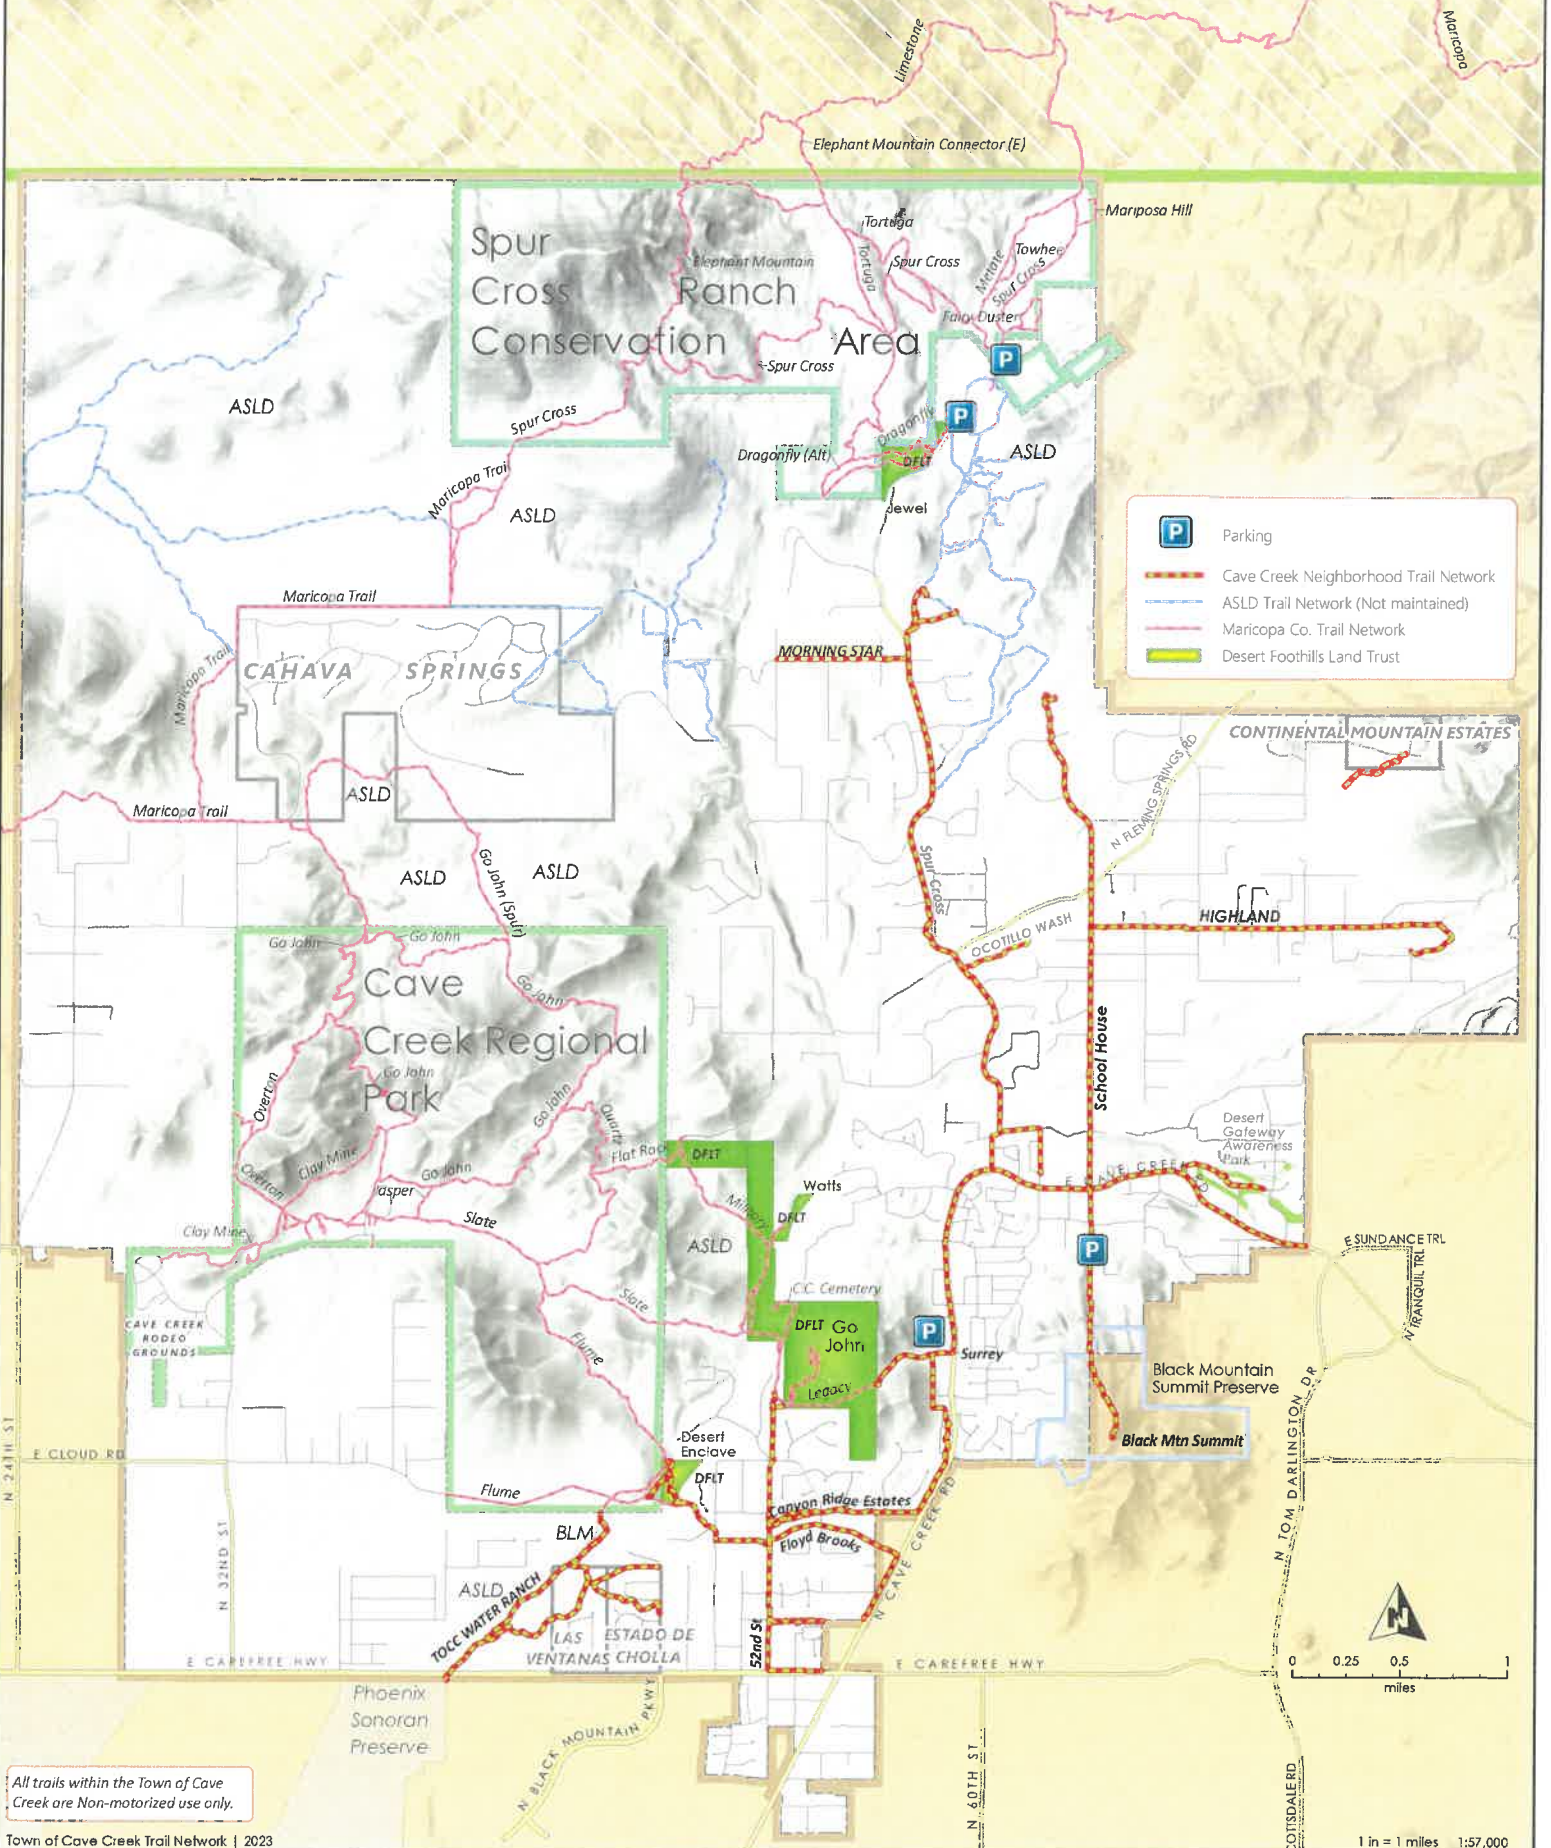

# CAVE CREEK

trail network TONTO NATIONAL FOREST

All trails within the Town of Cave Creek are Non-motorized use only.